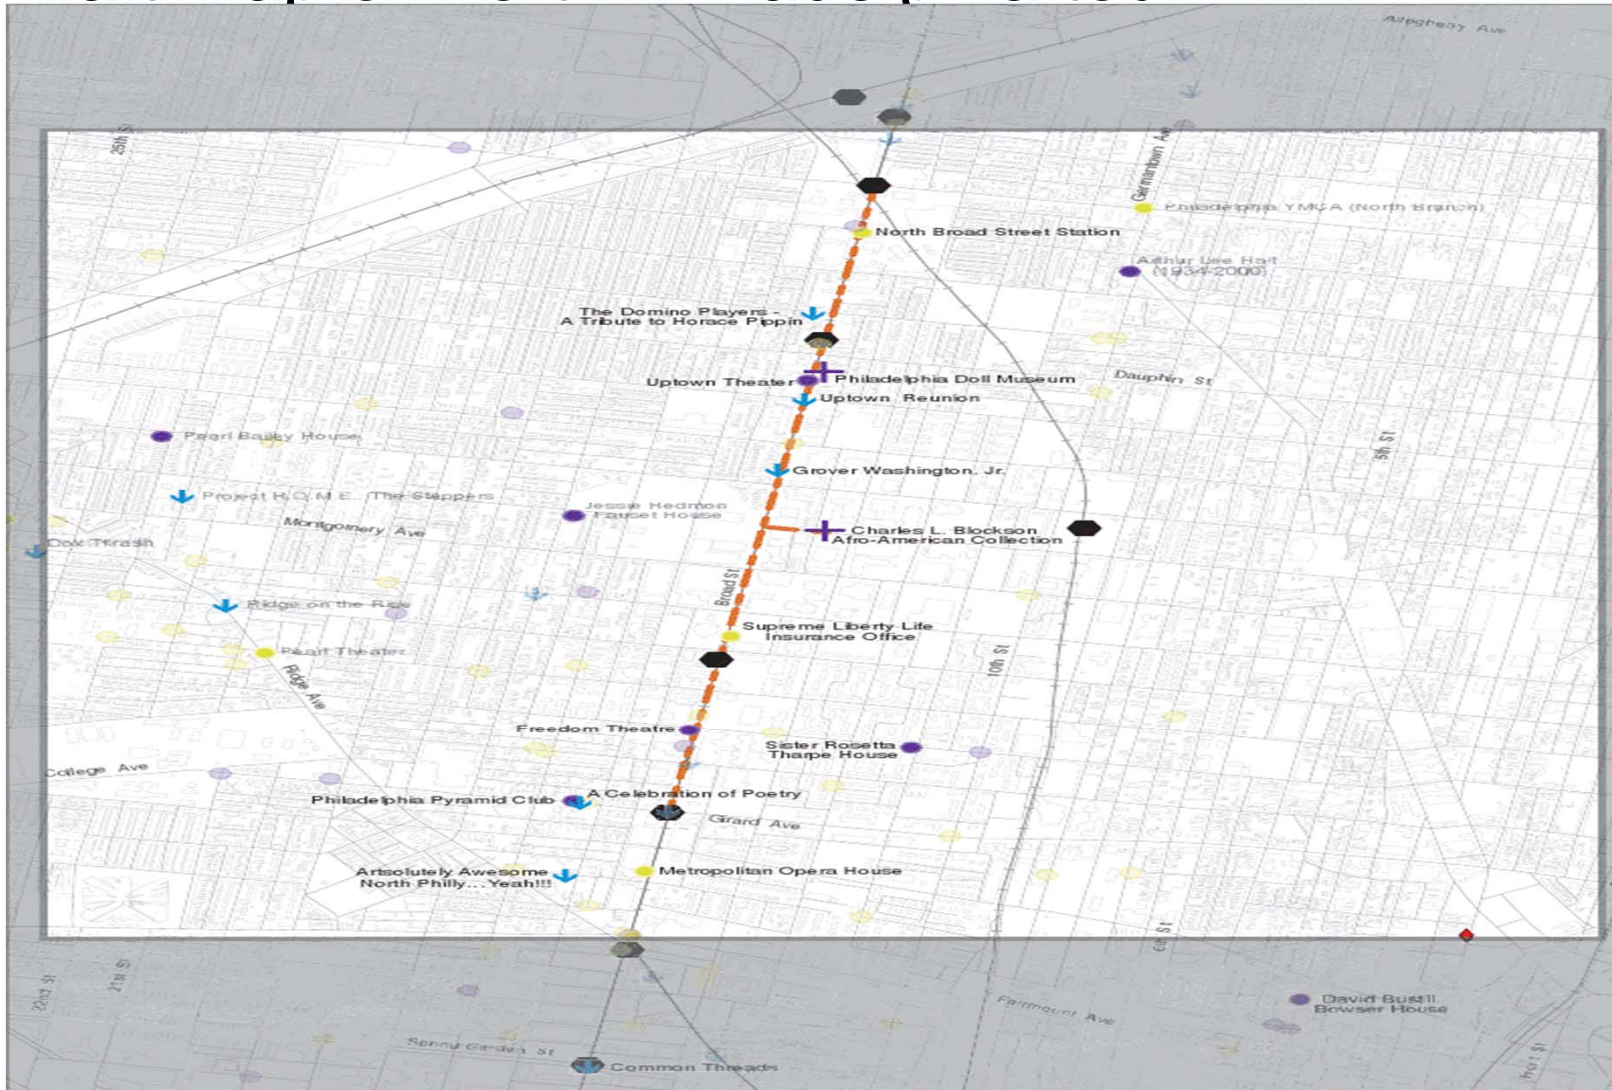

- **Link to the Circuit- Delaware Valley Regional Trail Network**

- **African American Historic Preservation Trail Program**

- Creating Tour Content
- Scheduling Tours
- Training Guides
- High Tech Applications

Draft map of North Philadelphia tour

Image courtesy of DVRPC

■ Questions ?